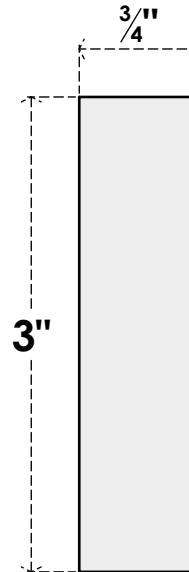

# ROSP030X030X075SDG12

3"W X 3"H X 3/4"P STANDARD SEDGWICK SPIRAL ROSETTE WITH SQUARE EDGE, ARCHITECTURAL GRADE PVC

**FRONT**

**SIDE**

EKENA MILLWORK  
2300 WEST MAIN ST.  
CLARKSVILLE, TX 75426  
TOLL FREE: 866-607-0453  
WWW.EKENAMILLWORK.COM

#### NOTES

1. INSTALLATION TO BE COMPLETED IN ACCORDANCE WITH MANUFACTURER'S SPECIFICATIONS.
2. DRAWING MAY NOT BE TO SCALE
3. THIS DRAWING IS INTENDED FOR DESIGN AND PLANNING PURPOSES ONLY.
4. ALL INFORMATION CONTAINED HEREIN WAS CURRENT AT THE TIME OF DEVELOPMENT BUT MUST BE REVIEWED AND APPROVED BY THE PRODUCT MANUFACTURER TO BE CONSIDERED ACCURATE.
5. ARCHITECTURAL GRADE PVC PRODUCTS ARE MADE FROM EXPANDED CELLULAR PVC AND COME NATURALLY WHITE BUT MAY BE PAINTED