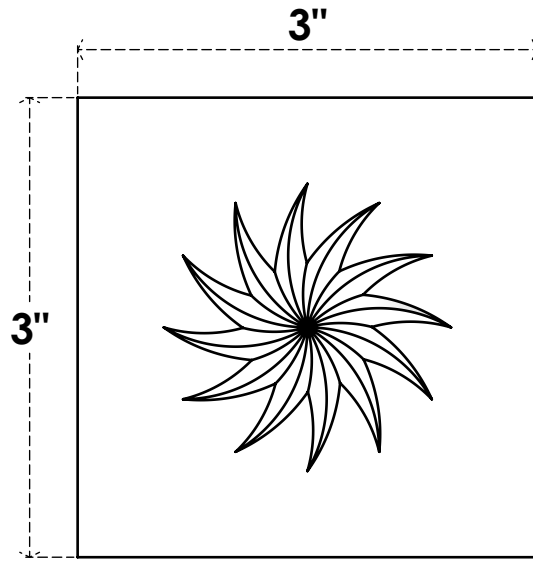

# ROSP030X030X075SDG12

3"W X 3"H X 3/4"P STANDARD SEDGWICK SPIRAL ROSETTE WITH SQUARE EDGE, ARCHITECTURAL GRADE PVC

**FRONT**

**SIDE**

EKENA MILLWORK  
2300 WEST MAIN ST.  
CLARKSVILLE, TX 75426  
TOLL FREE: 866-607-0453  
WWW.EKENAMILLWORK.COM